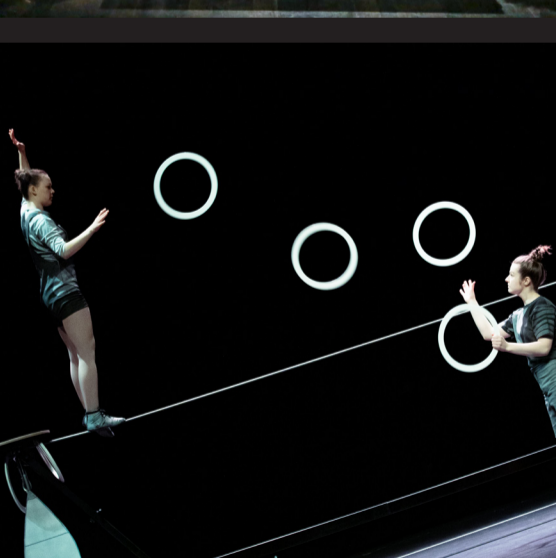

Scream Before You Fall

Genre: Circus

Suitability: 6+

Language: •

Country: Finland

- A wire is tightened through the spinning juggling rings while the tight wire dancer is balancing on it.

- Lumo Companyn uutta sirkusta: tiukka nuora, renkaat ja huippuunsa hiottu taito.