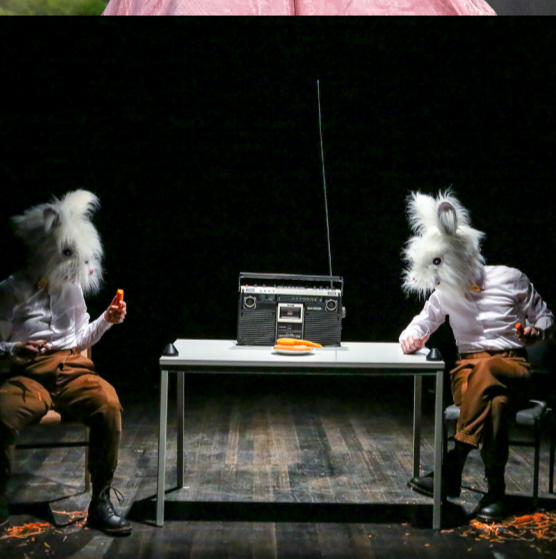

Radio Love

Genre: Theatre

Suitability: 13+

Language: GER/FIN/ENG

Country: Finland

- An absurd stage show with themes of loneliness, otherness and love, answering questions and making you visible.

- Absurdi näyttämöshow teemanaan yksinäisyys, toiseus ja rakkaus vastaa kysymyksiisi ja tekee sinut näkyväksi.

Group: Studio Total

Location: ÅST Studion

Calendar: FRI Nov 20 SAT Nov 21

Time: 21.15 14.30

Duration: 70 min

- En absurd scenshow med teman av ensamhet, att vara annorlunda och kärlek. Showen svarar på dina frågor och gör dig sedd.